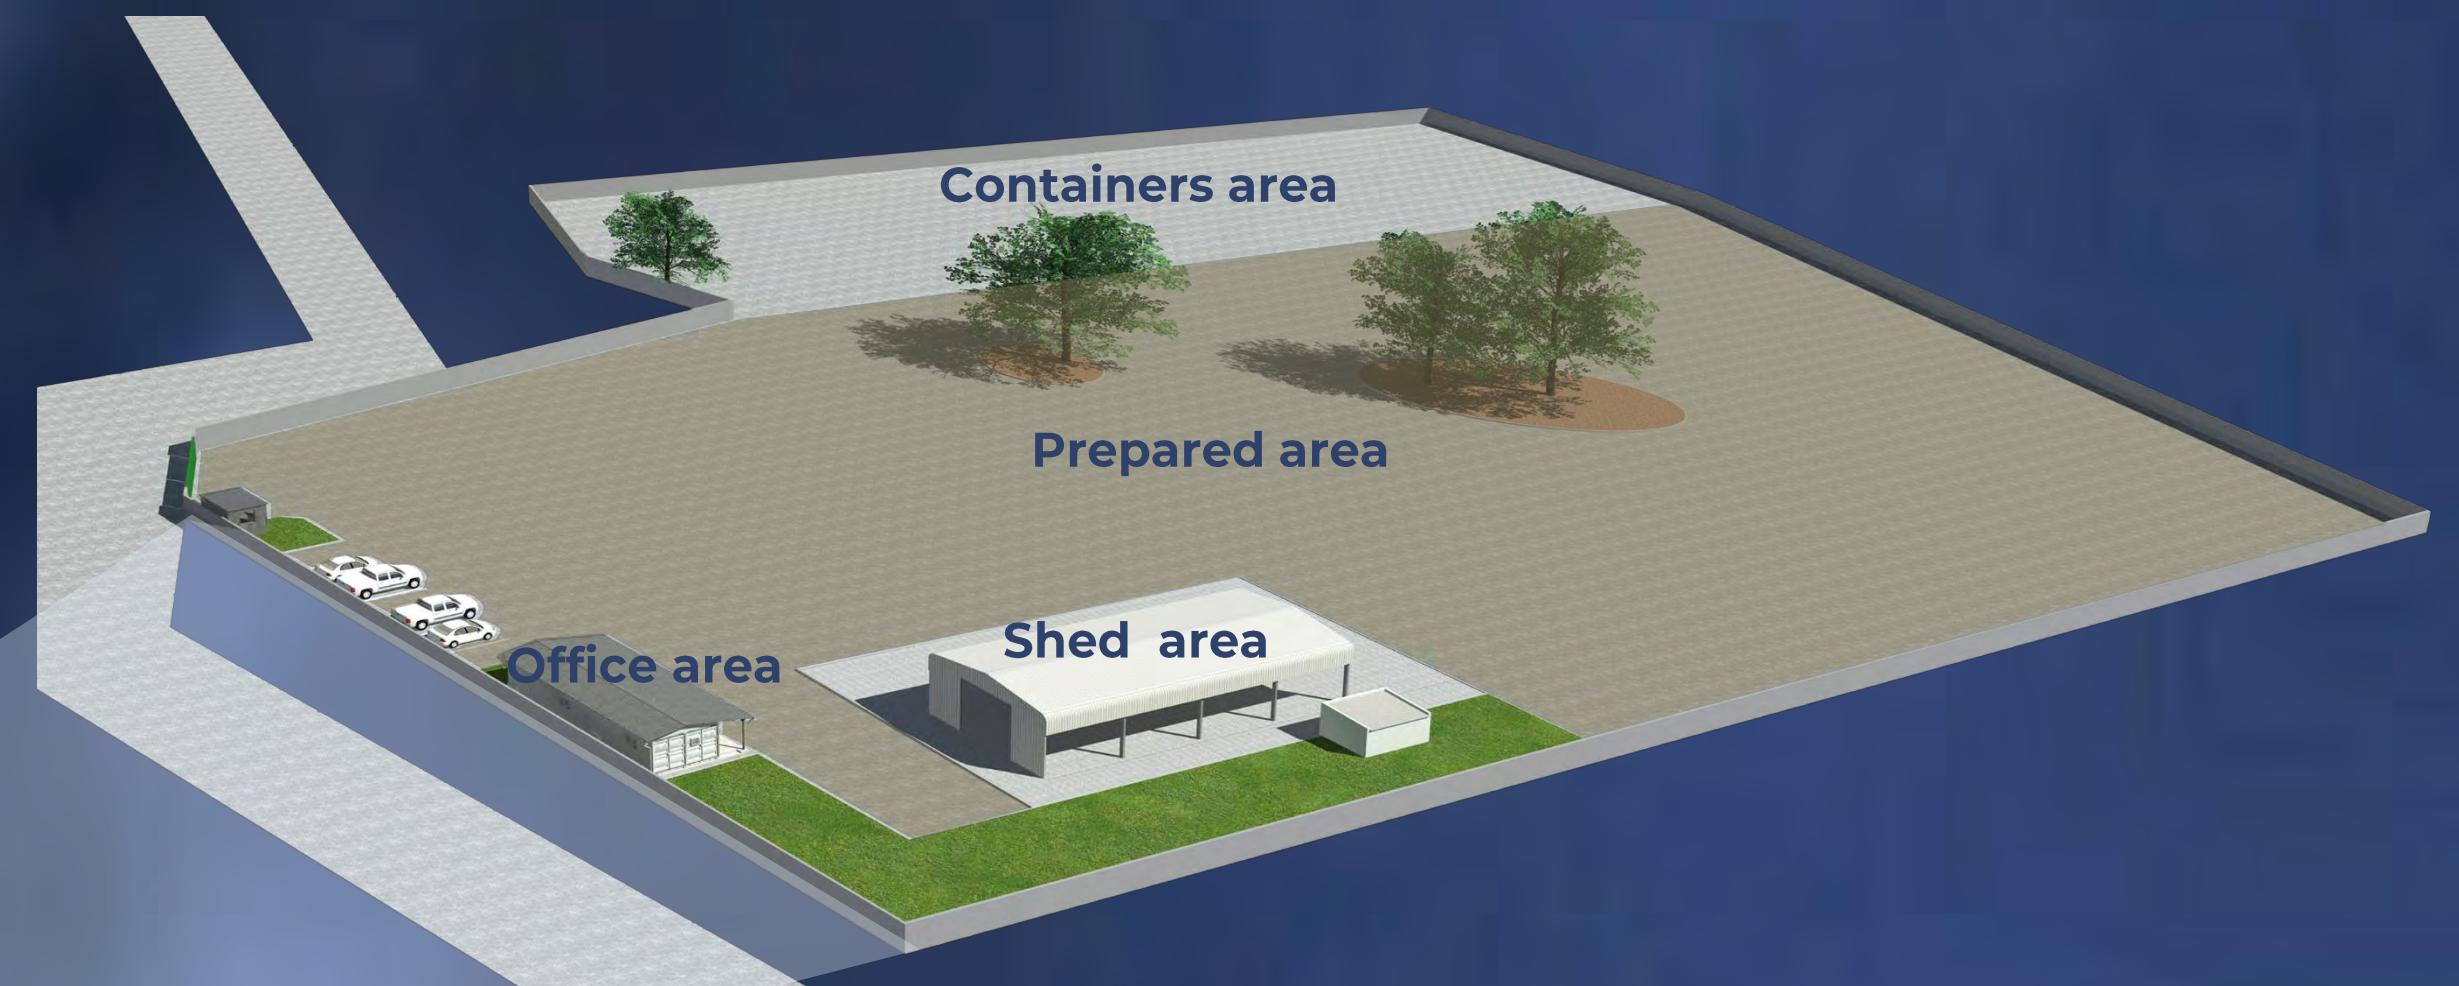

A satellite-style map of Pemba Island, Mozambique, with a semi-transparent overlay. Three yellow pushpin markers are placed on the map: one at the northern tip labeled 'Harbor Pemba', one near the center labeled 'Alpha Choice Mozambique Lda', and one further south. A green box with the number '106' is visible near the harbor.

Harbor Pemba
106
Aeroporto de Pemba
Alpha Choice Mozambique Lda

MUXARA YARD - PEMBA, MOZAMBIQUE

www.alphagroup.com

MUXARA YARD LAYOUT AND MAP - PEMBA

Alpha Choice – Muxara Yard

Total fenced area	12,772 m2
Prepared area with crusher run	12,474 m2(100mm thick)
Total quantity of material used	1,260 m3
Shed area	210 m2
Office area	88.04 m2
Containers area	3,850 m2
Fencing	Wire mesh fencing of 2 mtr height with razor wire on top
Security	4 guards from (JATO SEGURANCA) 2 at night and 2 at day From Alpha Choice side 2 local securities are also there
MHE Available full time	Crane 50 T / Forklift 7 T and 3 T / 2 Trucks of 15 T Motor Grader 1 / Soil Compactor 1
CCTV and light fixing	Installed Hikvision CCTV & Security Light System

MUXARA YARD – SPECS AND PHOTOS

Shed area 210 m2

Office area 88.04 m2

Prepared area with crusher run 12,474 m2 (100mm thick)

Fencing Wire mesh fencing of 2 mtr height with razor wire on top

Container Area 3,850 m2

MHE Available full time Crane 50 T / Forklift 7 T and 3 T / 2 Trucks of 15 T / Motor Grader 1 / Soil Compactor 1

Total fenced area 12,772 m2